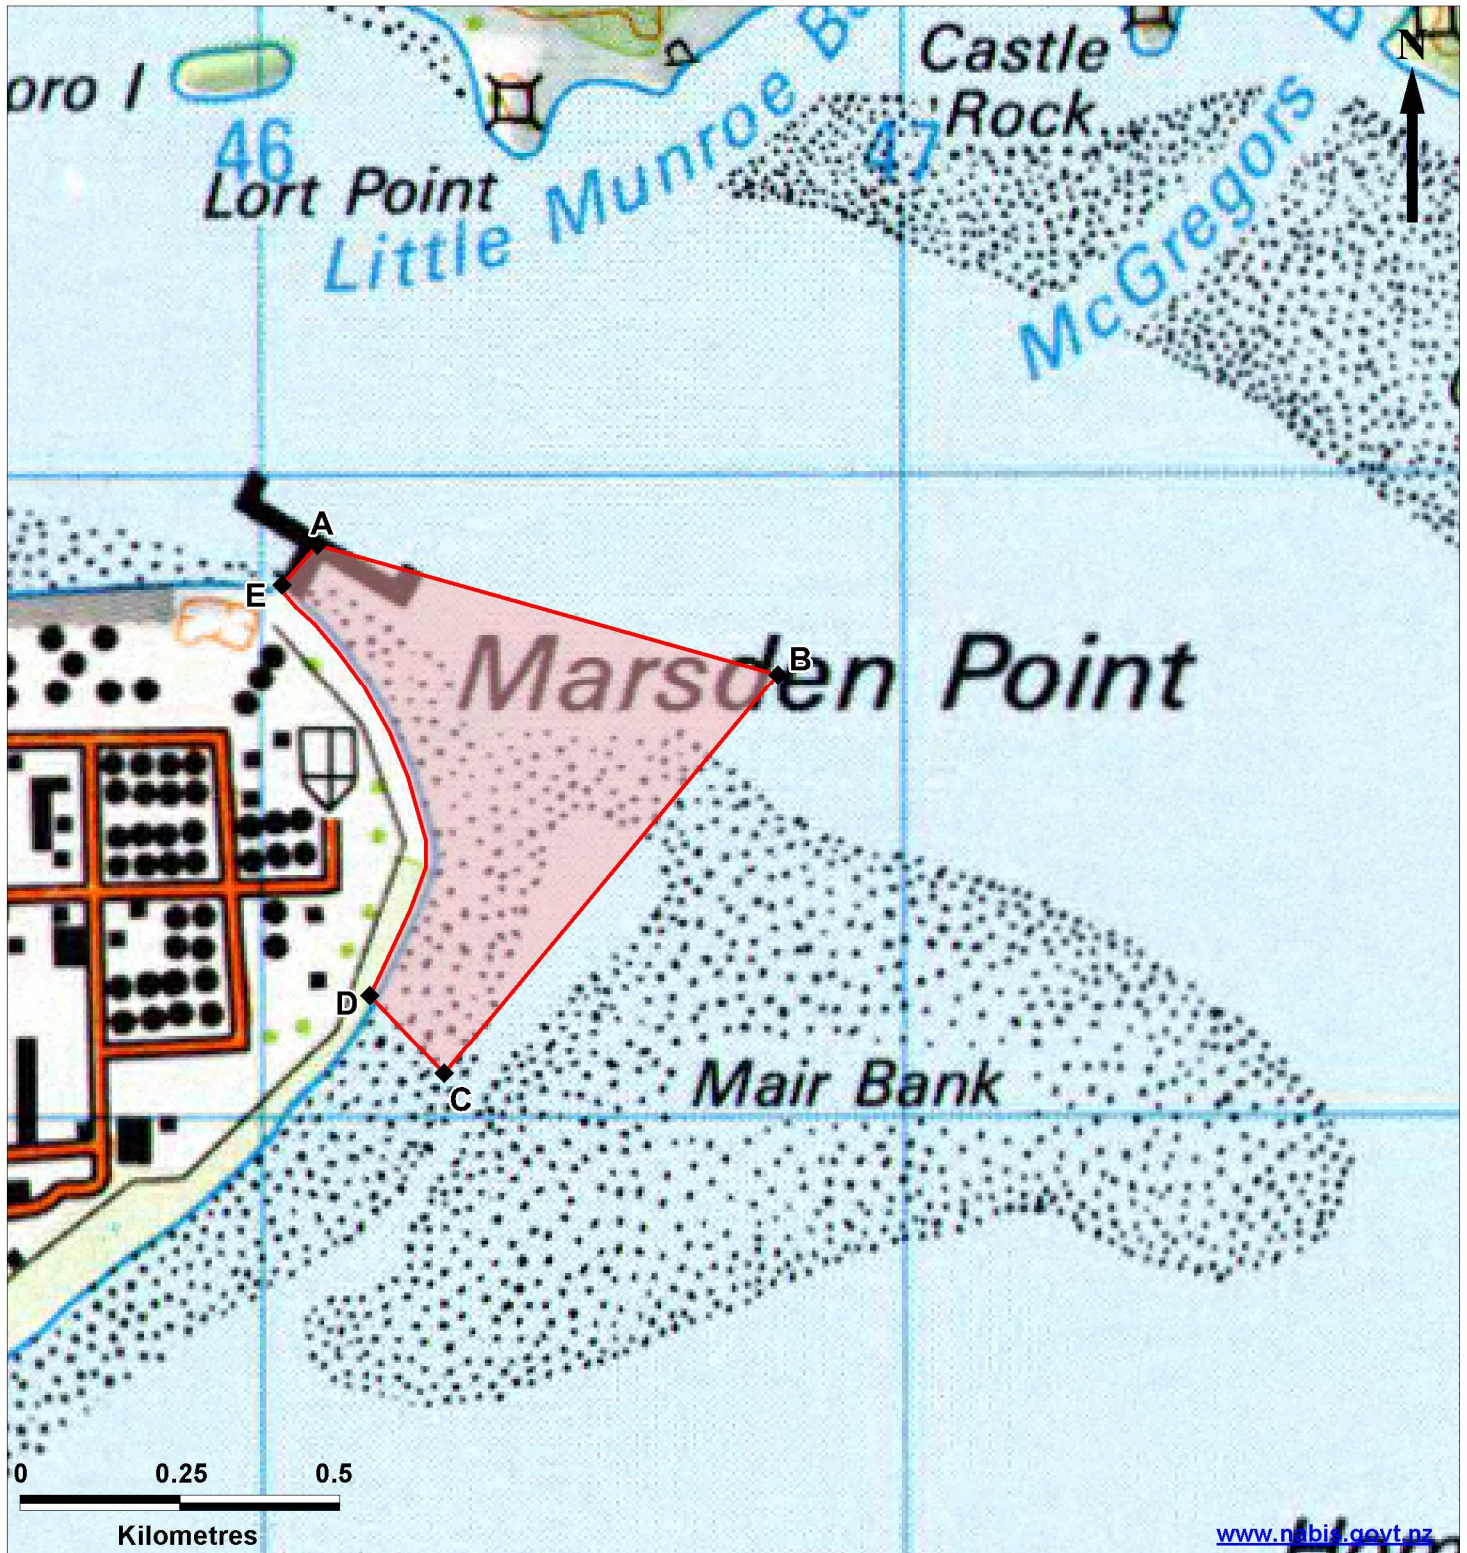

Marsden Bank temporary closure to the take of pipi

LEGEND

- Temporary Closure Boundary
- Temporary Closure Coordinate

Coordinates

A: 35°50.21'S 174°29.95'E
 B: 35°50.31'S 174°30.43'E
 C: 35°50.65'S 174°30.09'E
 D: 35°50.58'S 174°30.00'E
 E: 35°50.24'S 174°29.91'E

Ministry of
Fisheries
 Te Tautiaki i nga tini a Tangaroa

Ref: 110137
 Projection: NZTM
 Coordinates stated in
 Lat/Long WGS84
 Date: 26 May 2011
 Produced by: Information
 Centre

This map is intended to be used as a guide only, in conjunction with other data sources and methods, and should only be used for the purpose for which it was developed. Although the information on this map has been prepared with care and in good faith, no guarantee is given that the information is complete, accurate or up-to-date.